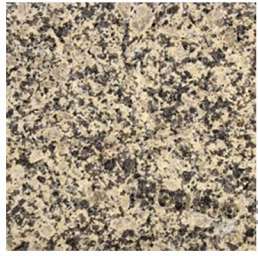

**IRON GREY
POLISHED**

**IRON GREY
FLAMED**

**G655
POLISHED**

**G655
FLAMED**

GREY GRANITE SERIES

WWW.TOP-MARBLE-GRANITE.COM SALES@REALHO.COM

**CRYSTAL WHITE
POLISHED**

**CRYSTAL WHITE
FLAMED**

**G664
POLISHED**

**G664
FLAMED**

**WL RED
POLISHED**

**WL RED
FLAMED**

**BLOSSOM RED
POLISHED**

**BLOSSOM RED
FLAMED**

**NEW ROSA PINK
POLISHED**

**NEW ROSA PINK
FLAMED**

PINK GRANITE SERIES

**G562
POLISHED**

**G562
FLAMED**

**GL RED
POLISHED**

**GL RED
FLAMED**

RED GRANITE SERIES

CHRYSANTH YELLOW
POLISHED

CHRYSANTH YELLOW
BUSHHAMMER

GIALLO IMPERIAL
POLISHED

GIALLO IMPERIAL
FLAMED

WOODEN YELLOW
POLISHED

WOODEN YELLOW
BUSHHAMMER

WOODEN YELLOW
POLISHED

WOODEN YELLOW
BUSHHAMMER

睿豪石业
Realho Stone

**ANGOLA BLACK
POLISHED**